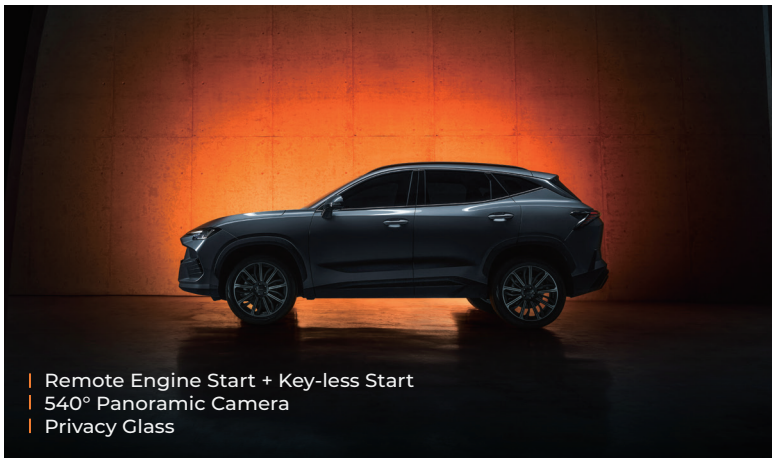

SOUFAST

Own Style

S06 URBAN STYLISH SUV

| STAND OUT TO LEAD TRENDS | STYLISH MEETS WARM-TECH | COURAGE TO INJECT PASSION

SOUEAST Official
Website

SOUEAST Qatar - West Lake Motors

800 0909

www.soueastqatar.com

- | 1.6T+7DCT Gold Dynamic Control
- | L2 Intelligent Assisted Driving System

- | Roaring Tiger Front Face
- | LED Interactive Lights

- | LED Connected Tail Lights

- | Remote Engine Start + Key-less Start
- | 540° Panoramic Camera
- | Privacy Glass

- | R20 Inch Wheel Hub

- | Qualcomm Snapdragon 8155 Chip
- | 15.6 Inch Big Console Screen
- | Dual Options for CarPlay+Android Auto

- | Dual-Zone Air Conditioner
- | Multi-Language Intelligent Voice Control
- | Elegant Electric Gear Lever