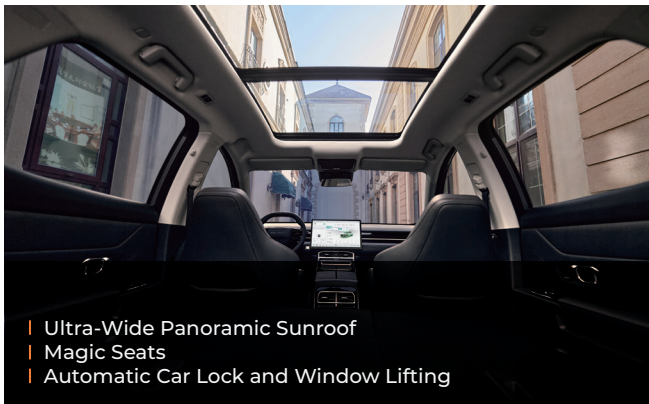

- | 1.6T+7DCT Gold Dynamic Control
- | L2 Intelligent Assisted Driving System

- | Roaring Tiger Front Face
- | LED Interactive Lights

- | LED Connected Tail Lights

- | Remote Engine Start + Key-less Start
- | 540° Panoramic Camera
- | Privacy Glass

- | R20 Inch Wheel Hub

- | Qualcomm Snapdragon 8155 Chip
- | 15.6 Inch Big Console Screen
- | Dual Options for CarPlay+Android Auto

- | Dual-Zone Air Conditioner
- | Multi-Language Intelligent Voice Control
- | Elegant Electric Gear Lever