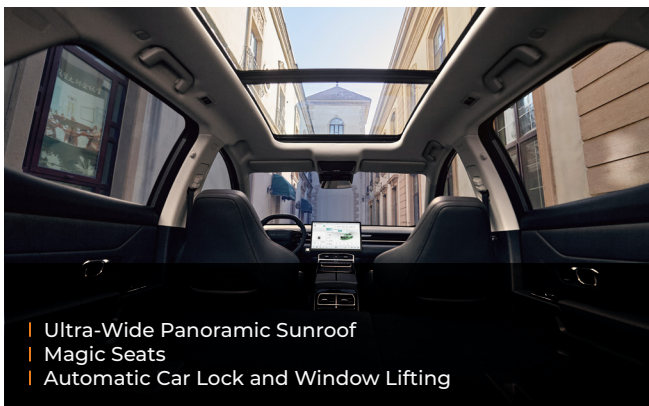

✉️ business@soueast-motor.com 🌐 www.soueast-motor.com

Powertrain	1.5T 6DCT	1.6TD 7DCT
■ BASIC PARAMETERS		
Length * Width * Height (mm)	4,616*1,910*1,685	
Wheelbase (mm)	2720	
Minimum ground clearance (mm) (Full load/Empty load)	160/190	
Kerb weight (kg)	S 1512 P 1547	S 1540 P 1580
Number of seats	5	5
Fuel tank capacity (L)	57	57
Luggage compartment volume (L)	486/977 (Rear row reclining)	486/977 (Rear row reclining)
Body color	Cosmic Silver/Aurora Green/Starlit Black/Snow White/Phantom Gray/Moon Grey	
Interior color	Solar Orange/Eclipse Red/Gravity Gray	
■ ENGINE		
Engine	1.5T CI Turbocharged Engine	1.6 TGDI Turbocharged Direct Injection Engine
Engine displacement (mL)	1498	1598
Maximum engine output (Ps/kW @rpm)	156/115@5500	197/145@5500
Maximum engine output torque (N·m @rpm)	230@1750-4000	290@2000-4000
Maximum speed (km/h)	180	180
Fuel label	92#	92#
Emission standards	Others Euro VI B Chile Euro VI C	Others Euro VI B Chile Euro VI C
Abbreviation	6 DCT	7 DCT
Driveline	FWD	FWD
Suspension system	Front Macpherson independent suspension/rear multi-link independent suspension	
Power steering	EPS	EPS
Braking system	Front ventilated disc/rear solid disc	Front ventilated disc/rear solid disc
Parking brake type	EPB+AUTOHOLD	EPB+AUTOHOLD
Driving mode	● Economy/Sport	●
Tire specification	235/60R18	S 235/55R19 P 255/45 R20
■ LIGHTING CONFIGURATION		
LED headlamp	●	●
Adjustable headlight height	●	●
Automatic headlight on/off	●	●
Follow me home	●	●
LED daytime running lights	●	●
LED turning tail light	●	●
Run-through flowing tail lamp	●	●
Starry Matrix LED high-mounted brake light	●	●
Luggage compartment lighting	●	●
LED turn signal	●	●
Electric adjustment of exterior rearview mirror	●	●
Electric folding of exterior rearview mirror	S - P ●	●
LED welcome laser light	-	S - P ●
■ STYLISH CONFIGURATION		
Super wide-angle panoramic sunroof	S - P ●	●
Front boneless wiper	●	●
Intelligent rain sensing front wiper	S - P ●	●
Rear boneless wiper	●	●
Easyopen electric memory tailgate	-	●
Luggage rack	S - P ●	●
Keyless entry	●	●
Keyless start	●	●
Remote window control/car locator/central locking system	●	●
Automatic locking and window closing upon exiting	●	●
Remote engine start	●	●
Dustproof and noise-reducing decorative cover for engine	●	●