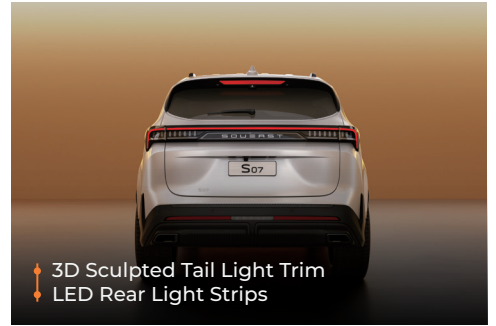

- | Panoramic Sunroof for All Trim Levels

- ↑ 3D Sculpted Tail Light Trim
- ↑ LED Rear Light Strips

- ↑ Blue Tooth Remote Start
- ↑ 540° Holographic Projection
- ↑ ADAS Intelligent Driving Assist
- ↑ Bosch ESP Electric Stability Program