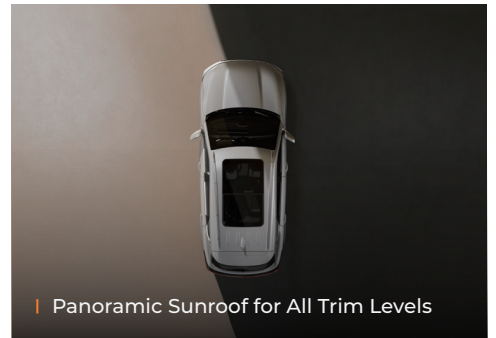

- | Panoramic Sunroof for All Trim Levels