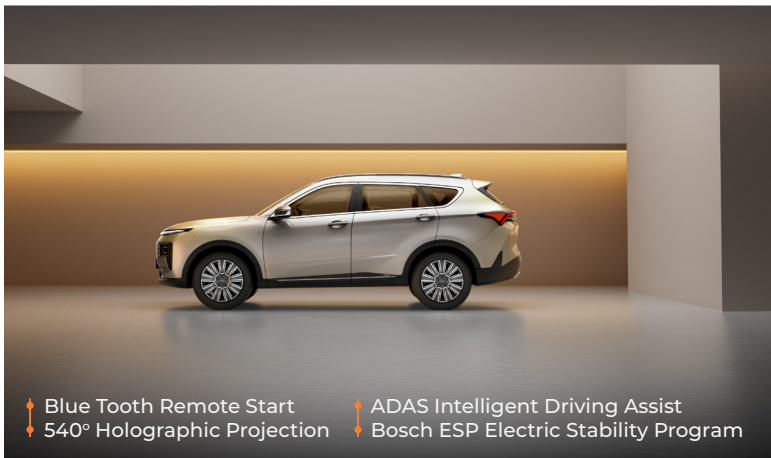

- ↑ Digital Elegance Striking Cityview
- ↑ Starry Digital Grille
- ↑ 4724 x 1900 x 1720 Mobile Villa-Level Space
- ↑ LED Front Light Strips as Standard Equipment for All Trim Levels

- | Panoramic Sunroof for All Trim Levels

- ↑ 3D Sculpted Tail Light Trim
- ↑ LED Rear Light Strips

- ↑ Blue Tooth Remote Start
- ↑ 540° Holographic Projection
- ↑ ADAS Intelligent Driving Assist
- ↑ Bosch ESP Electric Stability Program

- ↑ 8155 Chip (4WD)
- ↑ Carplay + Android Auto
- ↑ 12.3 Inch Connected Screens + 9 Inch Central Console Screen
- ↑ Dual Zones for Voice Control Supporting Numerous Languages

- ↑ Premium Interior Design
- ↑ High-Quality Faux Leather Seats + Soft Interior

- ↑ User-Friendly Interior Lighting
- ↑ 3-Zone Climate Control + Touchscreen Climate Control in 2nd Row

- | 6-way Power Driver Seat + Seat Memory