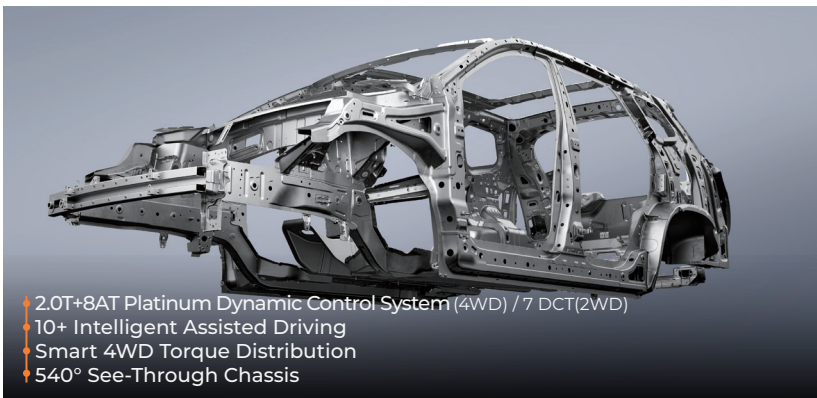

| New Concept Aesthetics

| Premium Light Show

| Easy Open Electric Tailgate

| U-Shaped Grille

| 10.25"+15.6" LCD Dashboard+Console Screen

⬇ 8-Way Adjustable Driver Seat+electric Lumbar Support+seat Memory
⬇ Adjustable Electric Passenger Seat (Boss Switch)+Seat Ventilation
⬇ Automatic Dual-Zone AC

⬇ CN95 Air Filters+PM2.5+ New Wind System
⬇ 50W Wireless Charging

⬇ 2.0T+8AT Platinum Dynamic Control System (4WD) / 7 DCT(2WD)
⬇ 10+ Intelligent Assisted Driving
⬇ Smart 4WD Torque Distribution
⬇ 540° See-Through Chassis