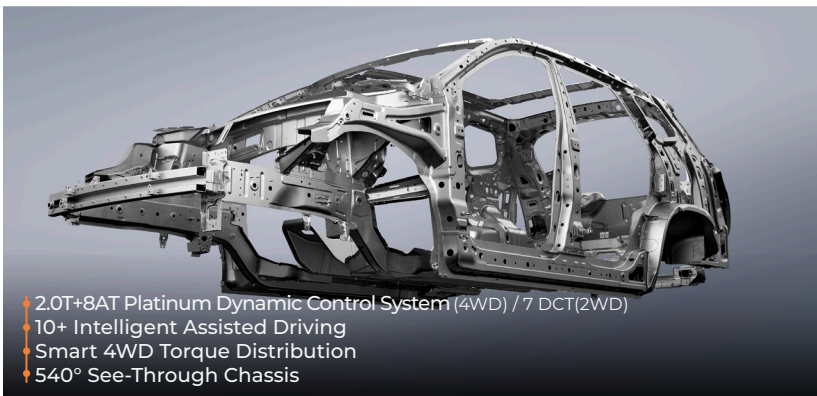

| New Concept Aesthetics

| Premium Light Show

| Easy Open Electric Tailgate

| U-Shaped Grille

| 10.25"+15.6" LCD Dashboard+Console Screen

⬇ 8-Way Adjustable Driver Seat+electric Lumbar Support+seat Memory  
⬇ Adjustable Electric Passenger Seat (Boss Switch)+Seat Ventilation  
⬇ Automatic Dual-Zone AC

⬇ CN95 Air Filters+PM2.5+ New Wind System  
⬇ 50W Wireless Charging

⬇ 2.0T+8AT Platinum Dynamic Control System (4WD) / 7 DCT(2WD)  
⬇ 10+ Intelligent Assisted Driving  
⬇ Smart 4WD Torque Distribution  
⬇ 540° See-Through Chassis